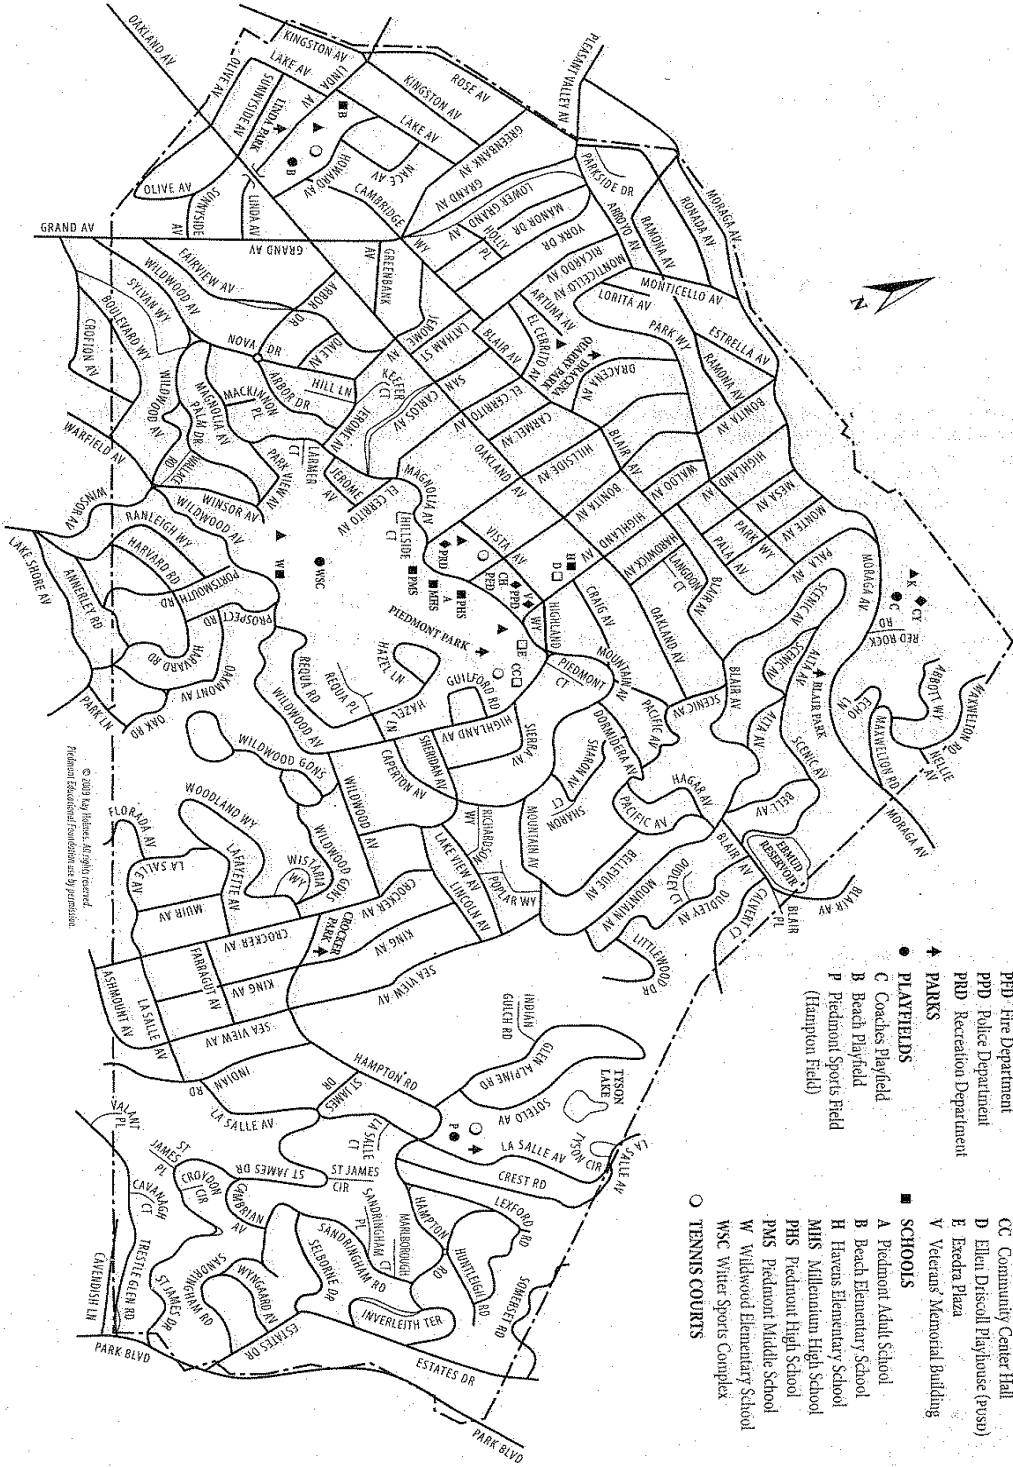

City of Piedmont

LEGEND

- CITY DEPARTMENTS
  - CH City Hall
  - CT Corporation Yard
  - PFD Fire Department
  - PPD Police Department
  - PND Recreation Department
- ▲ PARKS
- PLAYFIELDS
  - C Coaches Playfield
  - B Beach Playfield
  - P Piedmont Sports Field (Hampton Field)
- ▲ PLAYGROUNDS
  - K Kennedy Skate Park
- RENTAL FACILITIES
  - CC Community Center Hall
  - D Ellen Driscoll Playhouse (pous)
  - E Exedra Plaza
  - V Veterans Memorial Building
- SCHOOLS
  - A Piedmont Adult School
  - B Beach Elementary School
  - H Havens Elementary School
  - MHS Millenium High School
  - PHS Piedmont High School
  - PMS Piedmont Middle School
  - W Wildwood Elementary School
  - WSC White Sports Complex
- TENNIS COURTS